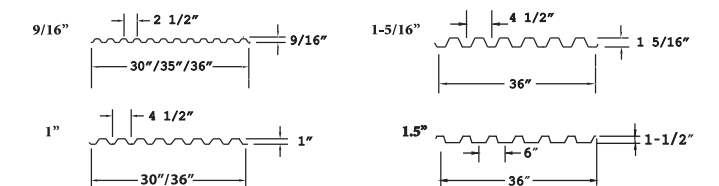

ANY SIZE. ANY PLACE. ANY TIME.

If it's metal decking you need, you can rely on A.C.T., the metal deck experts!

A.C.T. Metal Deck Supply stocks the metal deck and metal deck accessories you need for delivery or pickup. Whether you need immediate stock from our local warehouse or a preplanned custom fabricated order, we can get the deck you need.

A.C.T. Metal Deck Supply with a network of 15 Locations and extensive inventory makes

us the largest distributor of metal deck in the country.

We stock all types, gauges, and finishes of Roof Deck, Form Deck, Composite Floor Deck and Corrugated Roofing & Siding.

We also have a complete inventory of "A", "B", "F", & "N" Deck and also provide

specialty items such as Long-span, Cellular, Stainless Steel and Acoustic Deck for your more sophisticated projects.

Our most popular accessories include weld washers, rubber closure, fasteners, pour stops and sump pans. We also do "take-offs" and detailing.

SHOP BY PRODUCT

DECK REPLACEMENT

ROOF DECK

FORM DECK

CORRUGATED ROOFING & SIDING

ACCESSORIES

WE HAVE THE METAL DECK YOU NEED RIGHT NOW

OUR MISSION AT A.C.T. METAL DECK SUPPLY IS TO FULFILL THE NEEDS OF THE METAL DECK USER WITH INTEGRITY AND RELIABILITY, WHILE PROMOTING THE PERSONAL GROWTH AND WELL-BEING OF OUR EMPLOYEES AND THEIR FAMILIES.

Since 1970, A.C.T. Metal Deck Supply has prided itself on fulfilling the needs of the metal deck users in the building community.

Our 15 distribution centers allow us to meet your metal deck needs with lower costs, tighter turnaround times, and better service overall.

Our strong manufacturer relationships allow us to provide you with any size metal deck order, while meeting your lead times.

Save time and money by using A.C.T. Metal Deck Supply as your one-stop metal deck shop.