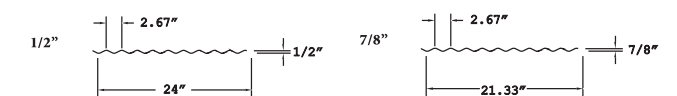

ROOFING & SIDING

*PITCHES VARY, PLEASE CALL TO CONFIRM