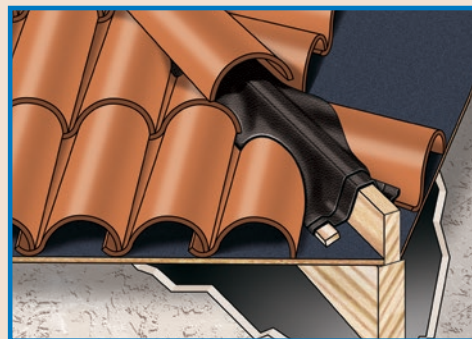

Self-Adhering Hip & Ridge Tape

RIDGE SEAL™

- Prevents Damage From Blowing Rain
- Easy to Apply to Irregular Surfaces
- Easy Peel and Stick Application
- Faster and More Secure Than Mortar
- Superb Flexibility
- Excellent Weather Barrier
- PowerBond™ Version Available

Tile Roof Protection

RidgeSeal™ is a self-adhering, superior waterproofing barrier for use when installing concrete, clay, and synthetic hip and ridge tiles. It eliminates costly mortar applications to critical hip and ridge areas where blowing rain can enter.

RidgeSeal utilizes a specialized rubberized asphalt adhesive system that self-seals around common roofing fasteners. This unique formula will not crack or dry out giving you maximum waterproofing protection. Be sure to specify RidgeSeal on your next tile roofing project.

Product	Width	Length	Color	Thickness	°F Range	Warranty
RidgeSeal™	9" 12"	50'	Dark Gray	35 mils nominal	>50°	5-Year
Self-adhering hip and ridge tape for use with clay and concrete roof tiles. Prevents costly water damage.						
RidgeSeal™ PowerBond™	9" 12"	50'	Dark Gray	35 mils nominal	>25°	10-Year
Self-adhering hip and ridge tape featuring our patented PowerBond™ adhesive system for aggressive adhesion in low temperature installations.						