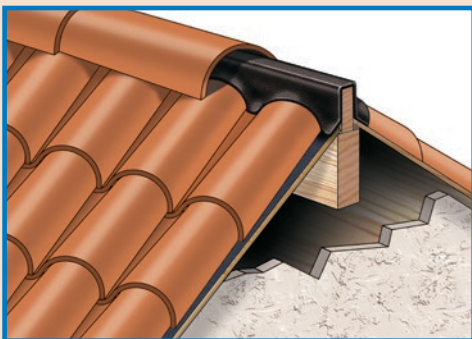

Self-Adhering Hip & Ridge Tape

RIDGE SEAL™

- Prevents Damage From Blowing Rain
- Easy to Apply to Irregular Surfaces
- Easy Peel and Stick Application
- Faster and More Secure Than Mortar
- Superb Flexibility
- Excellent Weather Barrier
- PowerBond™ Version Available

Tile Roof Protection

RidgeSeal™ is a self-adhering, superior waterproofing barrier for use when installing concrete, clay, and synthetic hip and ridge tiles. It eliminates costly mortar applications to critical hip and ridge areas where blowing rain can enter.

RidgeSeal utilizes a specialized rubberized asphalt adhesive system that self-seals around common roofing fasteners. This unique formula will not crack or dry out giving you maximum waterproofing protection. Be sure to specify RidgeSeal on your next tile roofing project.

Product	Width	Length	Color	Thickness	°F Range	Warranty
RidgeSeal™	9" 12"	50'	Dark Gray	35 mils nominal	>50°	5-Year
Self-adhering hip and ridge tape for use with clay and concrete roof tiles. Prevents costly water damage.						
RidgeSeal™ PowerBond™	9" 12"	50'	Dark Gray	35 mils nominal	>25°	10-Year
Self-adhering hip and ridge tape featuring our patented PowerBond™ adhesive system for aggressive adhesion in low temperature installations.						